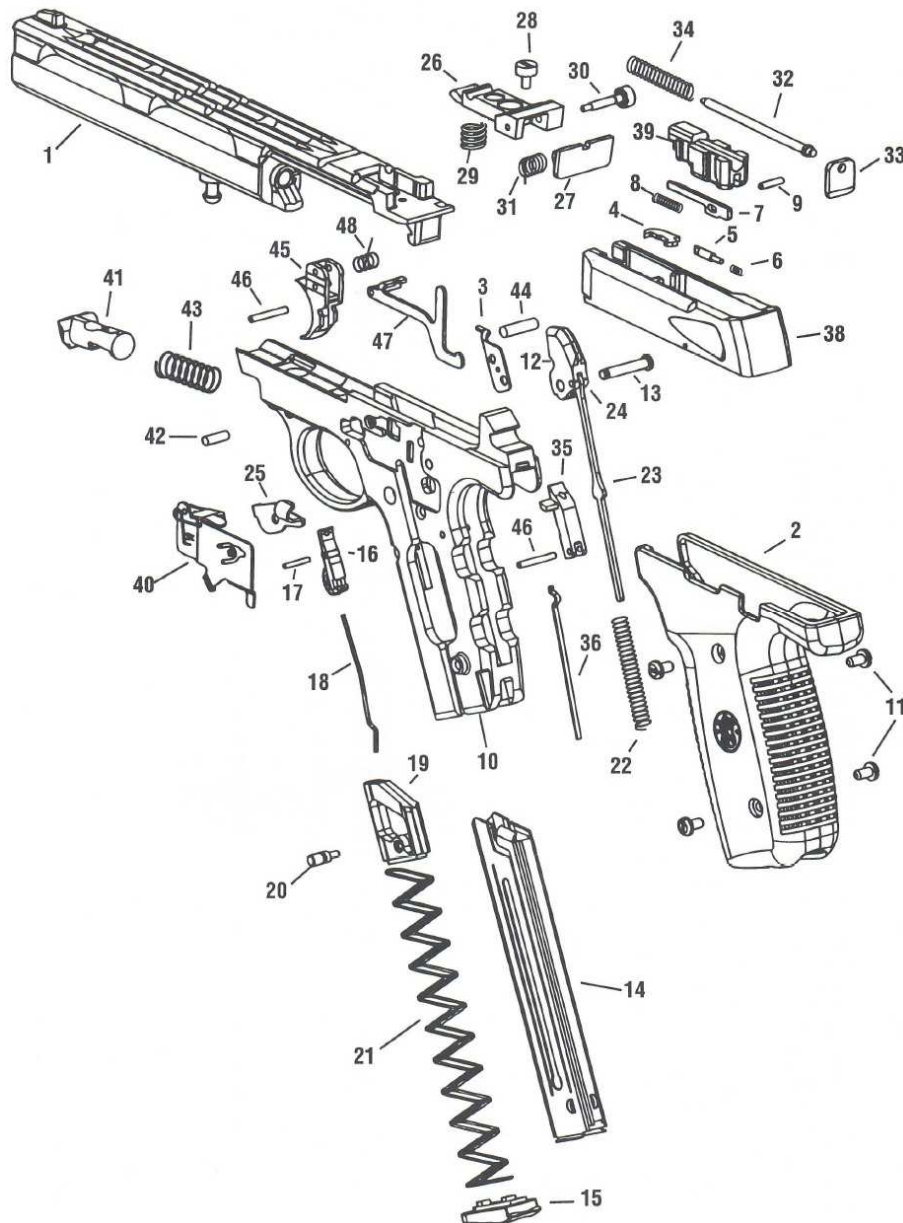

RICAMBI SMITH & WESSON 22A/22S

| N° | DESCRIZIONE | CODICE | FOTO | PREZZO |
|----------------|---------------------|-----------|---|--------|
| 3 | Ejector | 315440000 | | 24,00 |
| 4 | Extractor | 315430000 |  | 22,00 |
| 9 | Firing Pin Stop Pin | 315550000 | | 12,00 |
| 11 | Grip Screw | 315620000 |  | 11,70 |
| 12 23 24 | Hammer Assembly | 315820000 |  | 69,50 |
| 13 | Hammer Pin | 315160000 | | 15,00 |

| | | | | |
|----------------------------|-----------------------------|-----------|---|-------------------------|
| 14 15 19 20 21 | Magazine | 191970000 |  | 80,00 |
| 17 | Magazine Catch Pin | 315360000 |  | 12,90 |
| 18 | Magazine Catch Spring | 315350000 | | 8,40 |
| 19 | Magazine Follower | 315530000 | | 24,70 |
| 20 | Magazine Follower Button | 315520000 | | 14,90 |
| 22 | Mainspring | 315170000 | | 22,00 |
| 23 | Mainspring Guide | 315180000 | | 22,00 |
| 24 | Mainspring Guide Pin | 315190000 | | 9,90 |
| 25 | Manual Safety | 315110000 | | 35,90 |
| 26 | Rear Sight Assembly | 315800000 |  | 39,90 |
| 28 | Rear Sight Elevation Screw | 315300000 | | 26,70 |
| 29 | Rear Sight Elevation Spring | 315320000 | | 9,90 |
| 30 | Rear Sight Windage Screw | 315290000 | | 11,90 |
| 31 | Rear Sight Windage Spring | 315310000 |  | 9,90 |
| 33 | Recoil Guide Rod Spacer | 315560000 |  | 6,00 ESAURITO |
| 35 | Sear | 315200000 |  | 49,00 |
| 36 | Sear Spring | 315220000 |  | 7,80 |
| 39 | Slide Insert | 315540000 |  | 19,90 |
| 40 | Spring Plate Assembly | 315850000 |  | 27,70 |
| 41 | Take Down Button | 315230000 |  | 45,00 |
| 42 | Take Down Button Pin | 315870000 |  | 9,50 |
| 43 | Take Down Button Spring | 315250000 |  | 10,60 |
| 44 | Take Down Hammer Stop Pin | 315240000 |  | 16,50 |
| 45 | Trigger | 315060000 |  | 59,00 |
| 46 | Trigger Pin Sear Pin | 315070000 | | 8,40 |